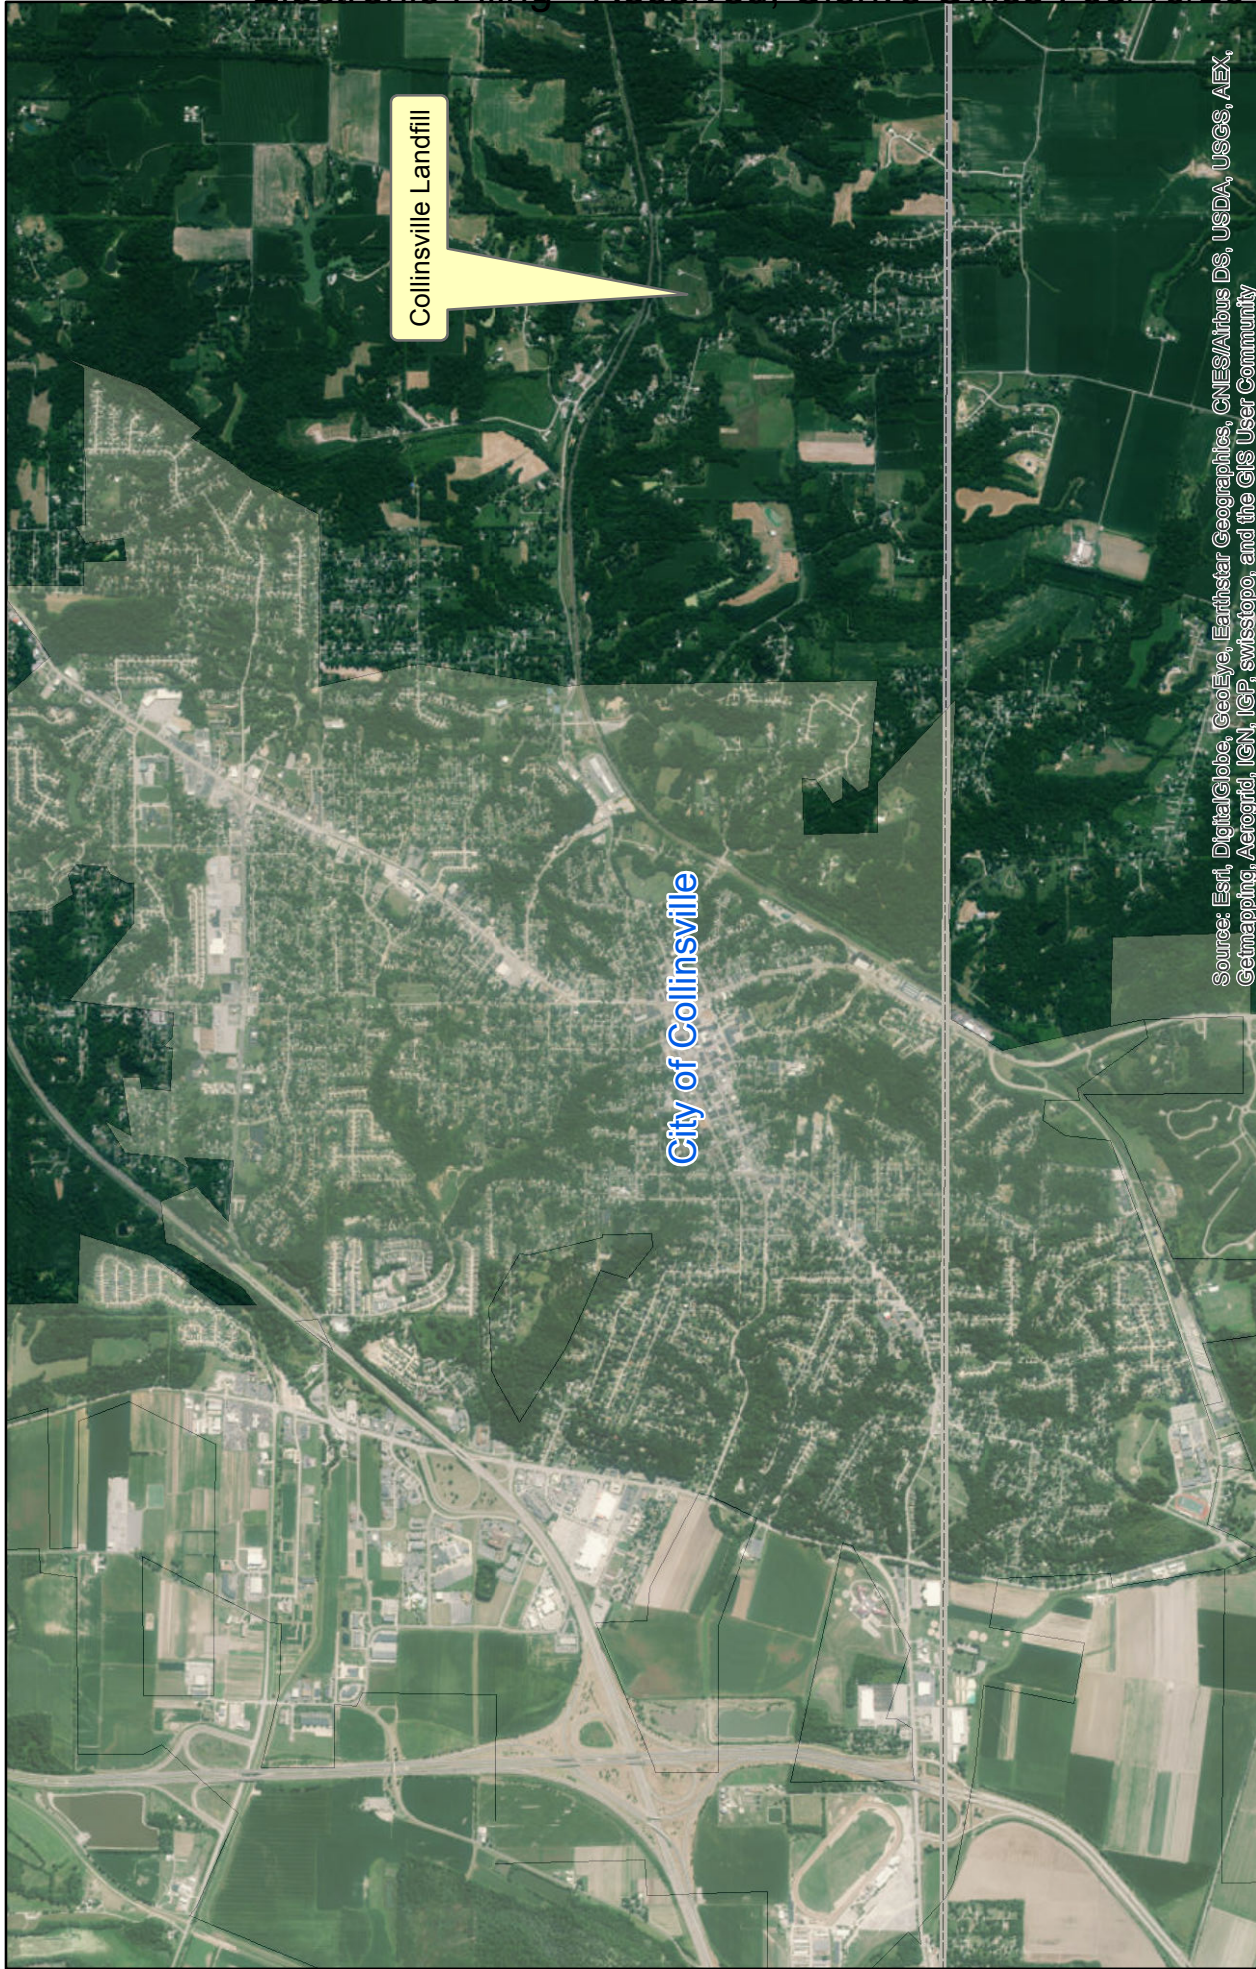

Attachment 13

Collinsville City Limits in Relation to the Closed Collinsville Landfill

Collinsville, IL

Source: Esri, DigitalGlobe, GeoEye, Earthstar Geographics, CNES/Airbus DS, USDA, USGS, AEX, Getmapping, Aerogrid, IGN, IGP, swisstopo, and the GIS User Community

Project No:	T34171
Date:	August 2015
Drawn By:	RMN
Figure Number	1

Drawing Description	Landfill Location
	Collinsville, Illinois

TETRA TECH, INC.
www.tetratech.com
 1634 Eastport Plaza
 Collinsville, IL 62234
 618-343-2300
 FAX: 618-345-1281

Legend

- Municipal Boundaries
- Counties